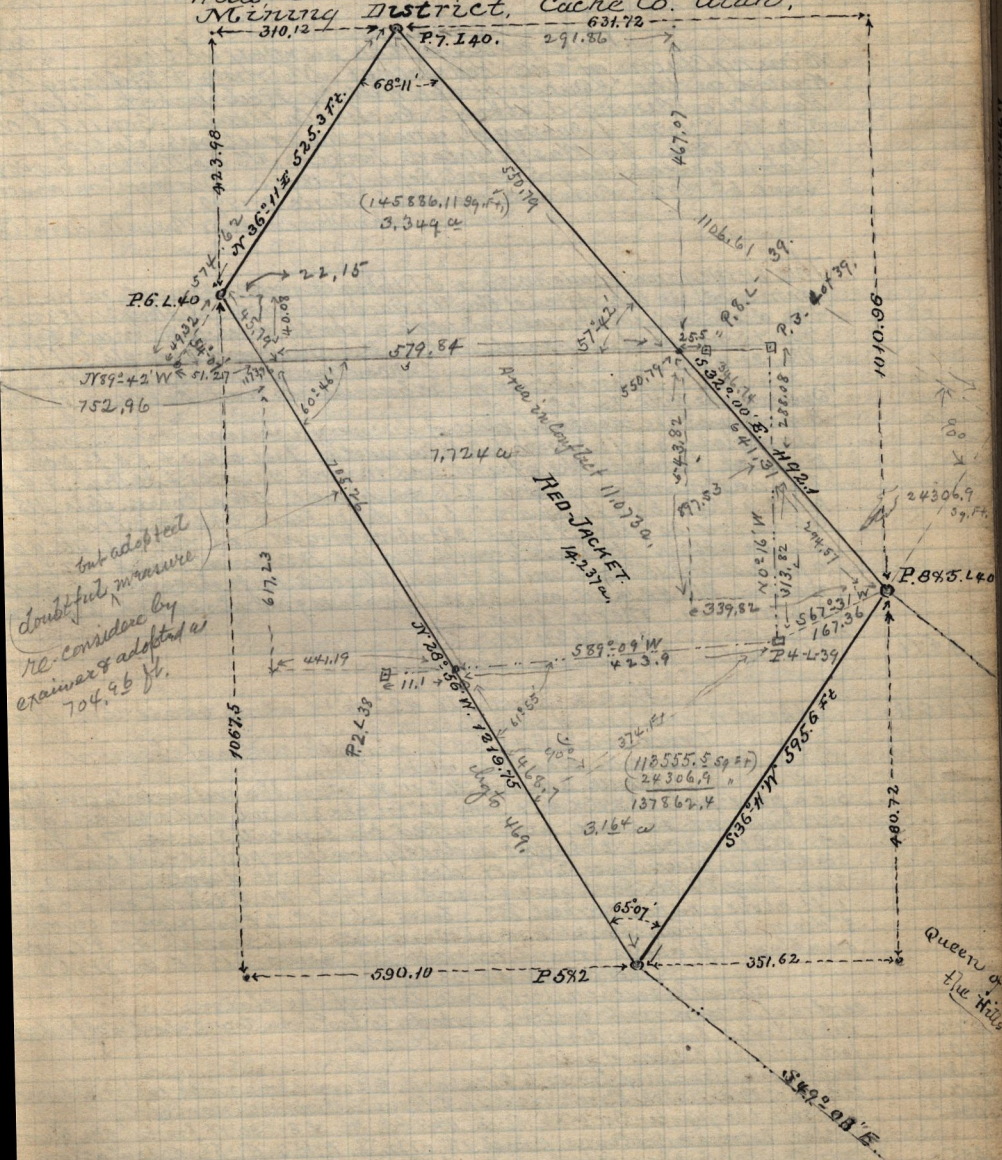

Jan. 27 - 1895

*Corrections made in areas and intersections, "Queen of the Hills and Red Jacket Lode," Lot 40, Paradise Mining District, Cache Co. Utah,*

*Queen of the Hills*